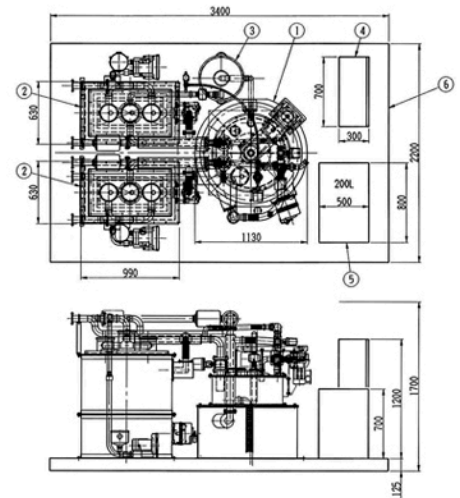

## Model PDA-Type B

	PDA Type A	PDA Type B
Waste Processing Capacity	50 L per 8 hrs.	120 L per 8 hrs.
Processing Method	Fuel Burner Type	Fuel Burner Type
Waste Holding Tank	200L	200L /500L
Overall Size(LxWxH)	115"x 87" x 67"	134"x 87" x 67"
Overall weight	4000 Lbs	5000 Lbs