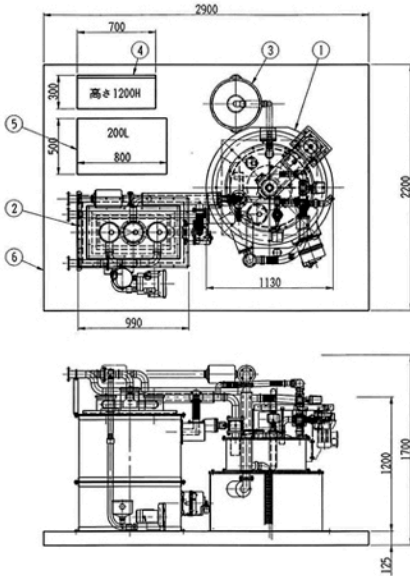

Model PDA-Type A

Main Components

1. Processor
2. Catalytic Converter
3. Dust Collector
4. Control Box
5. Waste Holding Tank
6. Skid

Standard units are skid mounted. Auxiliary waste holding tank, fuel tank, truck chassis, power generator, waste separator, suction pump, container, hoses and other accessories not shown and are optional. Additional models available with different power (electric or burner type) and processing capacity options.